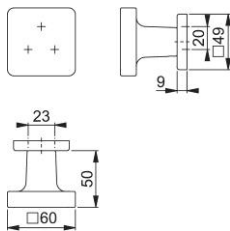

# Product data sheet

**duraplus**<sup>®</sup>

43H/843

HOPPE aluminium knob (pad) on rose for entrance doors (exterior side):

- Bearing: fixed knob (pad), with spindle hole
- Base: steel
- Fixing: concealed, one-sided, multi-purpose screws, fixing system for knobs (pads) on roses

Article number	11590269
EAN-Code	4012789551785
Country of origin	Italy
CN-Code	83024110
Door thickness	
Spindle size	
Spindle length	
Screws	3.5x20 mm
Finish	F31-1 aluminium matt stainless steel effect
Range	Core Product Range
Packing unit	2
Outer carton	12