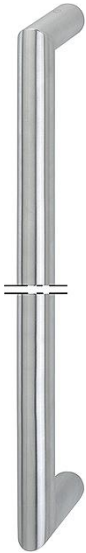

Product data sheet

duraplus[®]

E5015 XL

Article number	11596508
EAN-Code	4012789656312
Country of origin	Germany
CN-Code	83024110
Diameter/cross section	30 mm
Fixing distance	
Fixing distance range	350-1000 mm
Finish	F69 satin stainless steel
Range	Core Product Range
Packing unit	1
Outer carton	1

HOPPE stainless steel straight pull handle with special length and mitred angles:

- Fixing distance: 350-1000 mm is possible
- Fixing: concealed, pull handle fixing system no. 11

Please state required fixing distance.