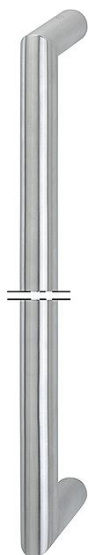

# Product data sheet

**duraplus**<sup>®</sup>

E5015 XL

Article number	11596515
EAN-Code	4012789656251
Country of origin	Germany
CN-Code	83024110
Diameter/cross section	30 mm
Fixing distance	
Fixing distance range	1001-1600 mm
Finish	F69 satin stainless steel
Range	Core Product Range
Packing unit	1
Outer carton	1

HOPPE stainless steel straight pull handle with special length and mitred angles:

- Fixing distance: 1001-1600 mm is possible
- Fixing: concealed, pull handle fixing system no. 11

Please state required fixing distance.