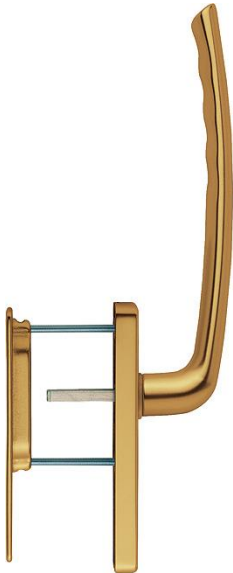

Product data sheet

Tôkyô

HS-571/419N-AS/420

duraplus[®]

Article number	11619570
EAN-Code	4012789682274
Country of origin	Germany
CN-Code	83024150
Door thickness	75-80 mm
Spindle size	10 mm
Spindle length	
(Key)Hole size	blank
Key hole distance	
Stop position in °	180°
Screws	M6x85 mm + M6x90 mm
Finish	F4 aluminium bronze effect
Range	Core Product Range
Packing unit	1
Outer carton	4

HOPPE aluminium lift/slide handle set for patio doors, exterior with recessed pull:

- Bearing: fixed/movable handle
- Stop-in position: 180°
- Base: outside: none, inside: zamak, supporting lugs
- Spindle: loose HOPPE solid spindle with radiused edges
- Fixing: concealed, bolt-through, M6 thread screws