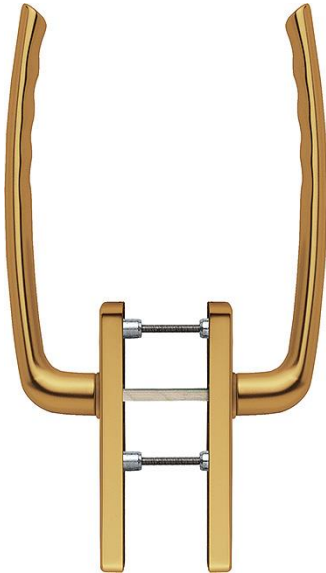

Product data sheet

Tôkyô

HS-571/419N-AS

duraplus[®]

Article number	11619740
EAN-Code	4012789683394
Country of origin	Germany
CN-Code	83024150
Door thickness	75-80 mm
Spindle size	10 mm
Spindle length	
(Key)Hole size	Euro profile cylinder
Key hole distance	69 mm
Stop position in °	180°
Screws	M6x95 mm
Finish	F4 aluminium bronze effect
Range	Core Product Range
Packing unit	1
Outer carton	4

HOPPE aluminium lift/slide handle set for patio doors:

- Bearing: fixed/movable handles
- Stop-in position: 180°
- Base: zamak, supporting lugs
- Spindle: loose HOPPE solid spindle with radiused edges
- Fixing: concealed, bolt-through, M6 thread screws