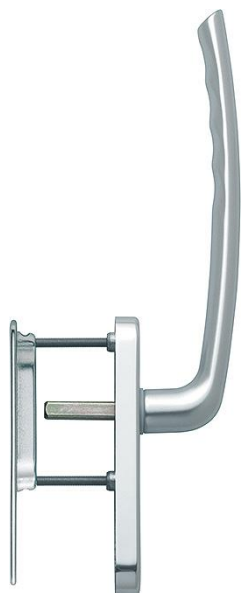

Product data sheet

Tôkyô

HS-571/431N-AS/420

duraplus[®]

Article number	11619892
EAN-Code	4012789683691
Country of origin	Germany
CN-Code	83024150
Door thickness	75-80 mm
Spindle size	10 mm
Spindle length	
(Key)Hole size	Euro profile cylinder
Key hole distance	69 mm
Stop position in °	180°
Screws	M6x85 mm + M6x90 mm
Finish	F1 aluminium silver effect
Range	Core Product Range
Packing unit	1
Outer carton	4

HOPPE aluminium lift/slide handle set for patio doors, exterior with recessed pull:

- Bearing: fixed/movable handle
- Stop-in position: 180°
- Base: outside: none, inside: zamak, supporting lugs
- Spindle: loose HOPPE solid spindle with radiused edges
- Fixing: concealed, bolt-through, M6 thread screws