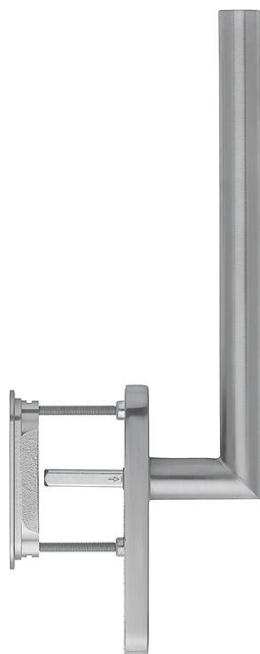

## Amsterdam

HS-E0400F-25/431N-AS/422

**duraplus**<sup>®</sup>

Article number	11622210
EAN-Code	4012789698237
Country of origin	Germany
CN-Code	83024150
Door thickness	75-80 mm
Spindle size	10 mm
Spindle length	
(Key)Hole size	Euro profile cylinder
Key hole distance	69 mm
Stop position in °	180°
Screws	M6x85 mm + M6x90 mm
Finish	F31-1/F69 alu matt stainless steel ef- fect/satin s/s
Range	Core Product Range
Packing unit	1
Outer carton	4

HOPPE stainless steel lift/slide handle set for patio doors, exterior with recessed pull:

- Bearing: fixed/movable handle
- Stop-in position: 180°
- Base: outside: none, inside: zamak, supporting lugs
- Spindle: loose HOPPE solid spindle with radiused edges
- Fixing: concealed, bolt-through, M6 thread screws