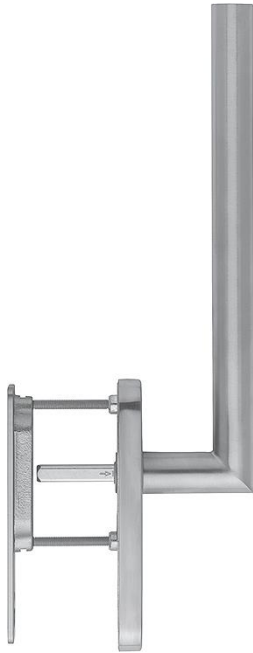

## Amsterdam

HS-E0400F-25/431N-AS/420

**duraplus**<sup>®</sup>

Article number	11622265
EAN-Code	4012789698510
Country of origin	Germany
CN-Code	83024150
Door thickness	75-80 mm
Spindle size	10 mm
Spindle length	
(Key)Hole size	Euro profile cylinder
Key hole distance	69 mm
Stop position in °	180°
Screws	M6x85 mm + M6x90 mm
Finish	F31-1/F69 alu matt stainless steel ef- fect/satin s/s
Range	Core Product Range
Packing unit	1
Outer carton	4

HOPPE stainless steel lift/slide handle set for patio doors, exterior with recessed pull:

- Bearing: fixed/movable handle
- Stop-in position: 180°
- Base: outside: none, inside: zamak, supporting lugs
- Spindle: loose HOPPE solid spindle with radiused edges
- Fixing: concealed, bolt-through, M6 thread screws