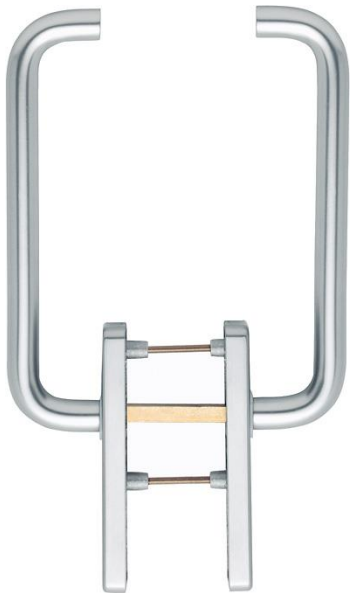

## Paris

HS-038/419N-AS

**duraplus**<sup>®</sup>

Article number	11640194
EAN-Code	4012789179996
Country of origin	Germany
CN-Code	83024150
Door thickness	75-80 mm
Spindle size	10 mm
Spindle length	
(Key)Hole size	Euro profile cylinder
Key hole distance	69 mm
Stop position in °	180°
Screws	M6x95 mm
Finish	F1 aluminium silver effect
Range	Core Product Range
Packing unit	1
Outer carton	4

HOPPE aluminium lift/slide handle set for patio doors:

- Bearing: fixed/movable handles
- Stop-in position: 180°
- Base: zamak, supporting lugs
- Spindle: loose HOPPE solid spindle with radiused edges
- Fixing: concealed, bolt-through, M6 thread screws