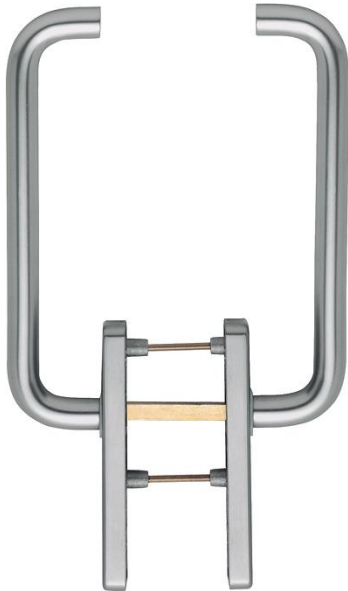

Product data sheet

Paris

HS-038/419N-AS

duraplus[®]

Article number	11640224
EAN-Code	4012789180213
Country of origin	Germany
CN-Code	83024150
Door thickness	75-80 mm
Spindle size	10 mm
Spindle length	
(Key)Hole size	Euro profile cylinder
Key hole distance	69 mm
Stop position in °	180°
Screws	M6x95 mm
Finish	F9 aluminium steel effect
Range	Core Product Range
Packing unit	1
Outer carton	4

HOPPE aluminium lift/slide handle set for patio doors:

- Bearing: fixed/movable handles
- Stop-in position: 180°
- Base: zamak, supporting lugs
- Spindle: loose HOPPE solid spindle with radiused edges
- Fixing: concealed, bolt-through, M6 thread screws