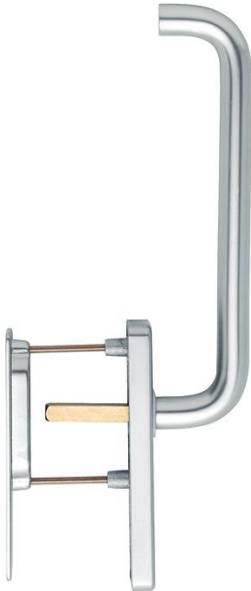

## Paris

HS-038/419N-AS/420

**duraplus**<sup>®</sup>

|                    |                            |
|--------------------|----------------------------|
| Article number     | 11640255                   |
| EAN-Code           | 4012789184426              |
| Country of origin  | Germany                    |
| CN-Code            | 83024150                   |
| Door thickness     | 75-80 mm                   |
| Spindle size       | 10 mm                      |
| Spindle length     |                            |
| (Key)Hole size     | blank                      |
| Key hole distance  |                            |
| Stop position in ° | 180°                       |
| Screws             | M6x85 mm + M6x90 mm        |
| Finish             | F1 aluminium silver effect |
| Range              | Core Product Range         |
| Packing unit       | 1                          |
| Outer carton       | 4                          |

HOPPE aluminium lift/slide handle set for patio doors, exterior with recessed pull:

- Bearing: fixed/movable handle
- Stop-in position: 180°
- Base: outside: none, inside: zamak, supporting lugs
- Spindle: loose HOPPE solid spindle with radiused edges
- Fixing: concealed, bolt-through, M6 thread screws