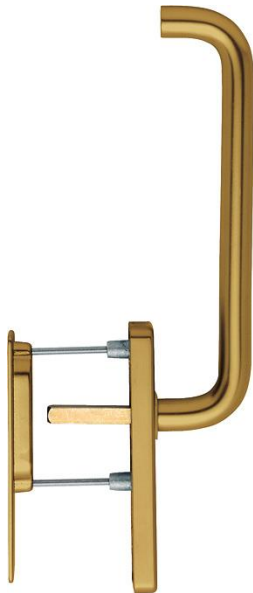

Product data sheet

Paris

HS-038/419N-AS/420

duraplus[®]

Article number	11640273
EAN-Code	4012789192018
Country of origin	Germany
CN-Code	83024150
Door thickness	75-80 mm
Spindle size	10 mm
Spindle length	
(Key)Hole size	blank
Key hole distance	
Stop position in °	180°
Screws	M6x85 mm + M6x90 mm
Finish	F4 aluminium bronze effect
Range	Core Product Range
Packing unit	1
Outer carton	4

HOPPE aluminium lift/slide handle set for patio doors, exterior with recessed pull:

- Bearing: fixed/movable handle
- Stop-in position: 180°
- Base: outside: none, inside: zamak, supporting lugs
- Spindle: loose HOPPE solid spindle with radiused edges
- Fixing: concealed, bolt-through, M6 thread screws