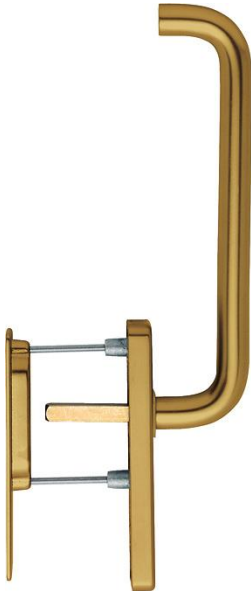

Product data sheet

Paris

duraplus®

HS-038/419N-AS/420

Article number	11640273
EAN-Code	4012789192018
Country of origin	Germany
CN-Code	83024150
Door thickness	75-80 mm
Spindle size	10 mm
Spindle length	
(Key)Hole size	blank
Key hole distance	
Stop position in °	180°
Screws	M6x85 mm + M6x90 mm
Finish	F4 aluminium bronze effect
Range	Core Product Range
Packing unit	1
Outer carton	4

HOPPE aluminium lift/slide handle set for patio doors, exterior with recessed pull:

- Bearing: fixed/movable handle
- Stop-in position: 180°
- Base: outside: none, inside: zamak, supporting lugs
- Spindle: loose HOPPE solid spindle with radiused edges
- Fixing: concealed, bolt-through, M6 thread screws