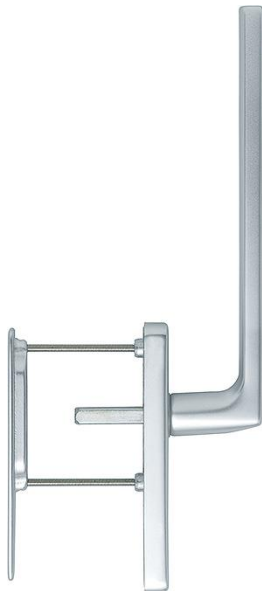

## Dallas

HS-0643/419N-AS/420

**duraplus**<sup>®</sup>

|                    |                            |
|--------------------|----------------------------|
| Article number     | 11642191                   |
| EAN-Code           | 4012789332131              |
| Country of origin  | Germany                    |
| CN-Code            | 83024150                   |
| Door thickness     | 75-80 mm                   |
| Spindle size       | 10 mm                      |
| Spindle length     |                            |
| (Key)Hole size     | blank                      |
| Key hole distance  |                            |
| Stop position in ° | 180°                       |
| Screws             | M6x85 mm + M6x90 mm        |
| Finish             | F1 aluminium silver effect |
| Range              | Core Product Range         |
| Packing unit       | 1                          |
| Outer carton       | 4                          |

HOPPE aluminium lift/slide handle set for patio doors, exterior with recessed pull:

- Bearing: fixed/movable handle
- Stop-in position: 180°
- Base: outside: none, inside: zamak, supporting lugs
- Spindle: loose HOPPE solid spindle with radiused edges
- Fixing: concealed, bolt-through, M6 thread screws