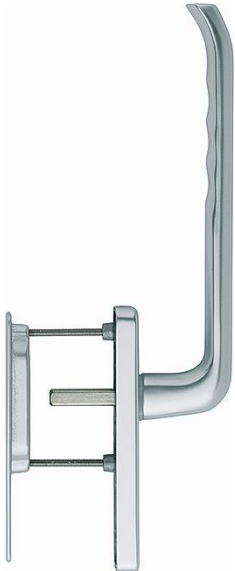

Product data sheet

duraplus[®]

HS-575/419N-AS/420

Article number	11656712
EAN-Code	4012789764840
Country of origin	Germany
CN-Code	83024150
Door thickness	75-80 mm
Spindle size	10 mm
Spindle length	
(Key)Hole size	Euro profile cylinder
Key hole distance	69 mm
Stop position in °	180°
Screws	M6x85 mm + M6x90 mm
Finish	F1 aluminium silver effect
Range	Core Product Range
Packing unit	1
Outer carton	4

HOPPE aluminium lift/slide handle set for patio doors, exterior with recessed pull:

- Bearing: fixed/movable handle
- Stop-in position: 180°
- Base: outside: none, inside: zamak, supporting lugs
- Spindle: loose HOPPE solid spindle with radiused edges
- Fixing: concealed, bolt-through, M6 thread screws