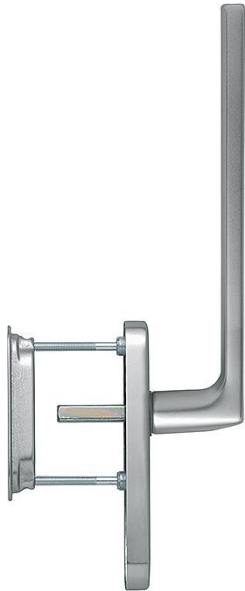

Product data sheet

Dallas

HS-0643/431N-AS/422

duraplus®

Article number	11657339
EAN-Code	4012789767414
Country of origin	Germany
CN-Code	83024150
Door thickness	75-80 mm
Spindle size	10 mm
Spindle length	
(Key)Hole size	blank
Key hole distance	
Stop position in °	180°
Screws	M6x85 mm + M6x90 mm
Finish	F9 aluminium steel effect
Range	Core Product Range
Packing unit	1
Outer carton	4

HOPPE aluminium lift/slide handle set for patio doors, exterior with recessed pull:

- Bearing: fixed/movable handle
- Stop-in position: 180°
- Base: outside: none, inside: zamak, supporting lugs
- Spindle: loose HOPPE solid spindle with radiused edges
- Fixing: concealed, bolt-through, M6 thread screws