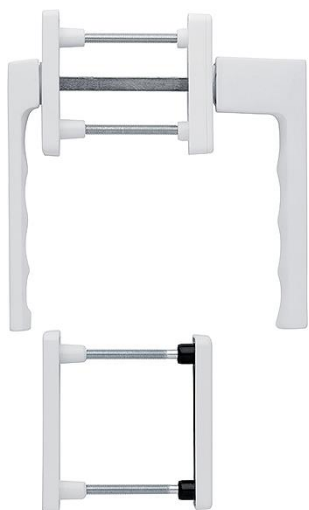

## Toulon

duraplus<sup>®</sup>

0737KH/51N/U34/0737/51NS/51PNS

Article number	11671117
EAN-Code	4012789817676
Country of origin	Germany
CN-Code	83024150
Door thickness	63-73 mm
Diameter lug	10 mm
Spindle size	7 mm
Spindle length	
(Key)Hole size	Euro profile cylinder
Stop position in °	90°
Screws	without screws
Finish	F9716M matt white
Range	Core Product Range
Packing unit	1
Outer carton	10

HOPPE aluminium turn/tilt window handle set with escutcheons for French doors, exterior with short neck:

- Stop-in position: outside: none; inside: 90°
- Escutcheons: outside: cast, inside: nylon base with partial cover cap, supporting lugs
- Spindle: HOPPE solid spindle
- Fixing: concealed, from inside, bolt-through, M5 thread screws