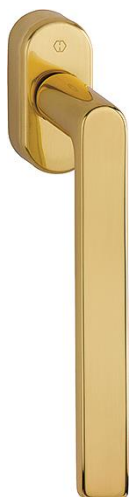

Product data sheet

Los Angeles

PSK-M0642/US910

duraplus[®]

Article number	11722940
EAN-Code	4012789866711
Country of origin	Germany
CN-Code	83024150
Diameter lug	10 mm
Spindle size	7 mm
Spindle length	32-42 mm
Spindle length	7 mm / projecting 32-42 mm
Stop position in °	45°
Screws	M5x45 mm + M5x50 mm
Finish	F78-R Light polished brass effect - Resista [®]
Range	Core Product Range
Packing unit	1
Outer carton	10

HOPPE brass tilt/slide handle with **Secustik**[®] and **VarioFit**[®] for patio doors:

- Stop-in position: 45°
- Cover: partial cover cap
- Base: nylon, supporting lugs
- Spindle: HOPPE solid spindle, adjustable length of 10 mm, smooth adjustment thanks to the pressure spring integrated in the handle neck
- Fixing: concealed, M5 thread screws
- Special feature: built-in basic security