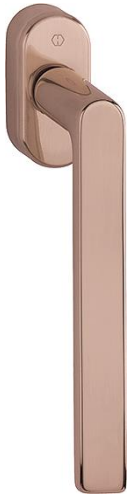

Product data sheet

Los Angeles

PSK-M0642/US910

duraplus[®]

Article number	11722988
EAN-Code	4012789866803
Country of origin	Germany
CN-Code	83024150
Diameter lug	10 mm
Spindle size	7 mm
Spindle length	32-42 mm
Spindle length	7 mm / projecting 32-42 mm
Stop position in °	45°
Screws	M5x45 mm + M5x50 mm
Finish	F84-R copper-coloured polished - Resista [®]
Range	Core Product Range
Packing unit	1
Outer carton	10

HOPPE brass tilt/slide handle with **Secustik**[®] and **VarioFit**[®] for patio doors:

- Stop-in position: 45°
- Cover: partial cover cap
- Base: nylon, supporting lugs
- Spindle: HOPPE solid spindle, adjustable length of 10 mm, smooth adjustment thanks to the pressure spring integrated in the handle neck
- Fixing: concealed, M5 thread screws
- Special feature: built-in basic security