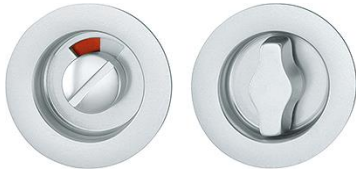

Product data sheet

duraplus[®]

499

HOPPE aluminium recessed pull pair with emergency release/turn and red-white-indicator for bathroom/WC doors:

- Connection: HOPPE telescopic spindle
- Fixing: concealed, self-adhesive

Article number	11756366
EAN-Code	4012789890914
Country of origin	Czech Republic
CN-Code	83024110
Door thickness	38-42 mm
Spindle size privacy	5 mm
(Key)Hole size	emergency release with red-white indicator/turn
Finish	F1 aluminium silver effect
Range	Core Product Range
Packing unit	50
Outer carton	50