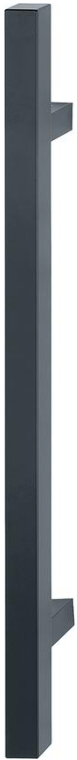

Product data sheet

duraplus[®]

E5766

Article number	11797995
EAN-Code	4012789917659
Country of origin	Germany
CN-Code	83024110
Diameter/cross section	35x35 mm
Length	800 mm
Fixing distance	560 mm
Finish	F9714M matt black
Range	Core Product Range
Packing unit	1
Outer carton	5

HOPPE stainless steel square bar-shaped pull handle:

- Supports: square, straight
- Fixing: concealed, pull handle fixing system no. 11