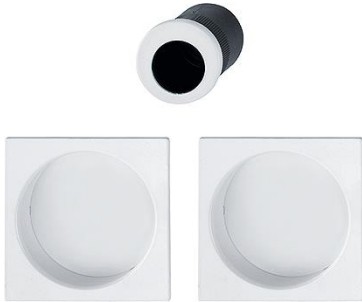

# Product data sheet

**duranorm**<sup>®</sup>

4921

HOPPE aluminium pocket door set 5:

- Fixing: concealed, recessed pulls and finger pull for front of door with silicone or adhesive

Article number	11807507
EAN-Code	4012789925982
Country of origin	Czech Republic
CN-Code	83024110
Door thickness	minimum 35 mm
Spindle size privacy	
Backset	
(Key)Hole size	blind
Number of keys	
Finish	F9016M matt traffic white
Range	Core Product Range
Packing unit	1
Outer carton	10