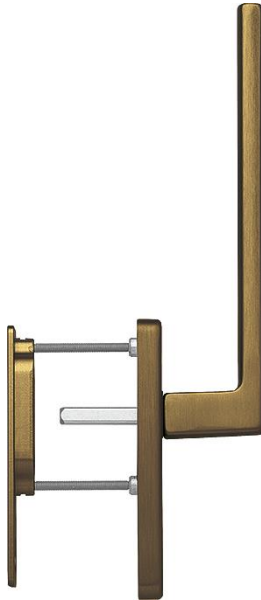

## Austin

HS-0769/419N-AS/420

**duraplus**®

Article number	11856853
EAN-Code	4012789958492
Country of origin	Germany
CN-Code	83024150
Door thickness	75-80 mm
Spindle size	10 mm
Spindle length	
(Key)Hole size	blank
Key hole distance	
Stop position in °	180°
Screws	M6x85 mm + M6x90 mm
Finish	F33-1 aluminium matt medium bronze effect
Range	Core Product Range
Packing unit	1
Outer carton	4

HOPPE aluminium lift/slide handle set for patio doors, exterior with recessed pull:

- Bearing: fixed/movable handle
- Stop-in position: 180°
- Base: outside: none, inside: zamak, supporting lugs
- Spindle: loose HOPPE solid spindle with radiused edges
- Fixing: concealed, bolt-through, M6 thread screws