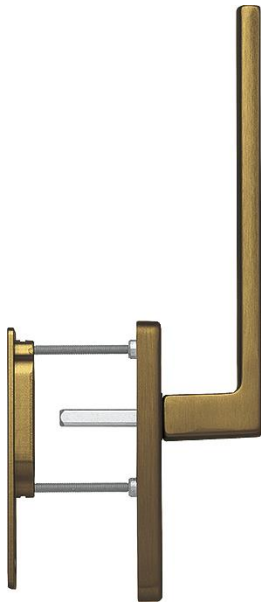

Product data sheet

Austin

HS-0769/419N-AS/420

duraplus[®]

Article number	11857742
EAN-Code	4012789958980
Country of origin	Germany
CN-Code	83024150
Door thickness	75-80 mm
Spindle size	10 mm
Spindle length	
(Key)Hole size	Euro profile cylinder
Key hole distance	69 mm
Stop position in °	180°
Screws	M6x85 mm + M6x90 mm
Finish	F33-1 aluminium matt medium bronze effect
Range	Core Product Range
Packing unit	1
Outer carton	4

HOPPE aluminium lift/slide handle set for patio doors, exterior with recessed pull:

- Bearing: fixed/movable handle
- Stop-in position: 180°
- Base: outside: none, inside: zamak, supporting lugs
- Spindle: loose HOPPE solid spindle with radiused edges
- Fixing: concealed, bolt-through, M6 thread screws