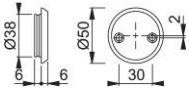

Product data sheet

duraplus[®]

59F

HOPPE aluminum cylinder ring for entrance doors (interior side):

- Fixing: visible, from inside, M5 thread screws

Article number	12009441
EAN-Code	4012789174878
Country of origin	Italy
CN-Code	83024110
(Key)Hole size	blind
Screws	M5x90 mm to be shortened
Finish	F9714M matt black
Range	Core Product Range
Packing unit	50
Outer carton	50