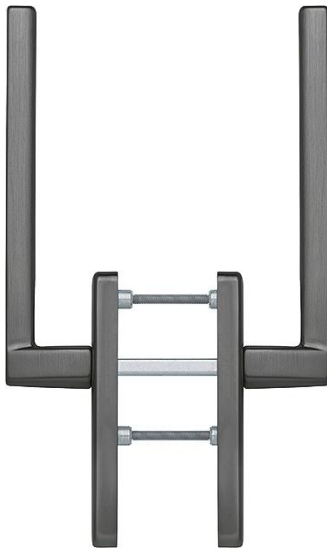

## Bergamo

HS-M0628/419N-AS

**duraplus**<sup>®</sup>

**Resista**<sup>®</sup>

Article number	12030594
EAN-Code	4012789001488
Country of origin	Germany
CN-Code	83024150
Door thickness	75-80 mm
Spindle size	10 mm
Spindle length	
(Key)Hole size	blank
Key hole distance	
Stop position in °	180°
Screws	M6x95 mm
Finish	F97-1-R satin anthracite - Resista <sup>®</sup>
Range	Core Product Range
Packing unit	1
Outer carton	4

HOPPE brass lift/slide handle set for patio doors:

- Bearing: fixed/movable handles
- Stop-in position: 180°
- Base: zamak, supporting lugs
- Spindle: loose HOPPE solid spindle with radiused edges
- Fixing: concealed, bolt-through, M6 thread screws