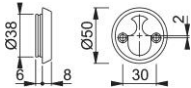

Product data sheet

duraplus[®]

59F

HOPPE aluminum cylinder ring for entrance doors (interior side):

- Fixing: visible, from inside, M5 thread screws

Article number	12160684
EAN-Code	4012789136814
Country of origin	Italy
CN-Code	83024110
(Key)Hole size	oval cylinder
Screws	M5x90 mm to be shortened
Finish	F9714M matt black
Range	Core Product Range
Packing unit	50
Outer carton	50