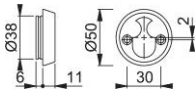

Product data sheet

duraplus[®]

59F

HOPPE aluminum cylinder ring for entrance doors (interior side):

- Fixing: visible, from inside, M5 thread screws

Article number	12160714
EAN-Code	4012789136821
Country of origin	Italy
CN-Code	83024110
(Key)Hole size	oval cylinder
Screws	M5x90 mm to be shortened
Finish	F9714M matt black
Range	Core Product Range
Packing unit	50
Outer carton	50