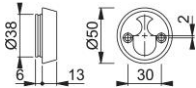

Product data sheet

duraplus[®]

59F

HOPPE aluminum cylinder ring for entrance doors (interior side):

- Fixing: visible, from inside, M5 thread screws

Article number	12165979
EAN-Code	4012789034424
Country of origin	Italy
CN-Code	83024110
(Key)Hole size	oval cylinder
Screws	M5x90 mm to be shortened
Finish	F9714M matt black
Range	Core Product Range
Packing unit	50
Outer carton	50