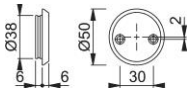

Product data sheet

duraplus[®]

59F

HOPPE aluminum cylinder ring for entrance doors (interior side):

- Fixing: visible, from inside, M5 thread screws

Article number	12180956
EAN-Code	4012789149050
Country of origin	Italy
CN-Code	83024110
(Key)Hole size	blind
Screws	M5x90 mm to be shortened
Finish	F3 aluminium gold effect
Range	Core Product Range
Packing unit	50
Outer carton	50