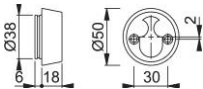

# Product data sheet

**duraplus**<sup>®</sup>

59F

HOPPE aluminum cylinder ring for entrance doors (interior side):

- Fixing: visible, from inside, M5 thread screws

Article number	12180975
EAN-Code	4012789149180
Country of origin	Italy
CN-Code	83024110
(Key)Hole size	oval cylinder
Screws	M5x90 mm to be shortened
Finish	F3 aluminium gold effect
Range	Core Product Range
Packing unit	50
Outer carton	50