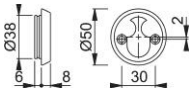

# Product data sheet

**duraplus**<sup>®</sup>

59F

HOPPE aluminum cylinder ring for entrance doors (interior side):

- Fixing: visible, from inside, M5 thread screws

Article number	12181559
EAN-Code	4012789149890
Country of origin	Italy
CN-Code	83024110
(Key)Hole size	oval cylinder
Screws	M5x90 mm to be shortened
Finish	F3 aluminium gold effect
Range	Core Product Range
Packing unit	50
Outer carton	50