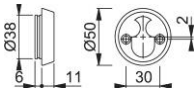

Product data sheet

duraplus[®]

59F

HOPPE aluminum cylinder ring for entrance doors (interior side):

- Fixing: visible, from inside, M5 thread screws

Article number	12181651
EAN-Code	4012789150063
Country of origin	Italy
CN-Code	83024110
(Key)Hole size	oval cylinder
Screws	M5x90 mm to be shortened
Finish	F3 aluminium gold effect
Range	Core Product Range
Packing unit	50
Outer carton	50