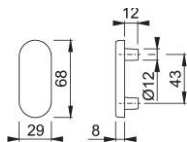

# Product data sheet

**duraplus**<sup>®</sup>

66N

HOPPE aluminium handle rose for French doors (exterior side):

- Rose: aluminium, supporting lugs
- Fixing: concealed, from inside, for M5 thread screws

Article number	1795221
EAN-Code	4012789664218
Country of origin	Germany
CN-Code	83024150
Door thickness	
Diameter lug	12 mm
Guide	without lever hole
Screws	without screws
Finish	F1 aluminium silver effect
Range	Core Product Range
Packing unit	10
Outer carton	60