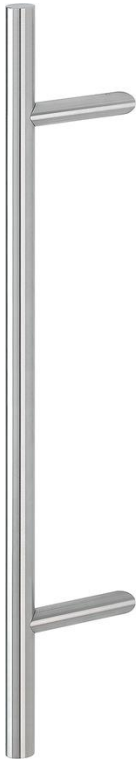

Product data sheet

duraplus[®]

E5012

Article number	2011555
EAN-Code	4012789768497
Country of origin	Germany
CN-Code	83024110
Door thickness	
Diameter/cross section	30 mm
Length	800 mm
Fixing distance	560 mm
Finish	F69 satin stainless steel
Range	Service Product Range
Packing unit	1
Outer carton	5

HOPPE stainless steel bar-shaped pull handle:

- Supports: round, inclined at an angle of 45°
- Fixing: concealed, pull handle fixing system no. 11