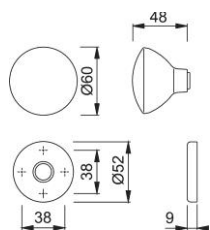

# Product data sheet

**duraplus**<sup>®</sup>

84/42K

HOPPE aluminium knob (pad) on rose without escutcheon for entrance doors:

- Bearing: movable or fixed knob (pad) with thread
- Connection: for HOPPE expanding spindle or HOPPE FDW-spindles
- Base: nylon
- Fixing: concealed, for multi-purpose screws

Article number	2124357
EAN-Code	4012789812183
Country of origin	Italy
CN-Code	83024110
Door thickness	
Spindle size	8 mm
Spindle length	
Screws	without screws
Finish	F1 aluminium silver effect
Range	Core Product Range
Packing unit	2
Outer carton	12