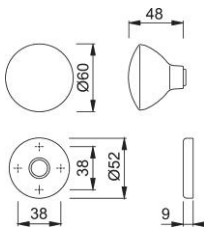

Product data sheet

duraplus[®]

84/42K

HOPPE aluminium knob (pad) on rose without escutcheon for entrance doors:

- Bearing: movable or fixed knob (pad) with thread
- Connection: for HOPPE expanding spindle or HOPPE FDW-spindles
- Base: nylon
- Fixing: concealed, for multi-purpose screws

Article number	2125000
EAN-Code	4012789812244
Country of origin	Italy
CN-Code	83024110
Door thickness	
Spindle size	8 mm
Spindle length	
Screws	without screws
Finish	F4 aluminium bronze effect
Range	Core Product Range
Packing unit	2
Outer carton	12