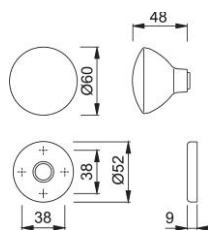

# Product data sheet

**duraplus**<sup>®</sup>

84/42K

HOPPE aluminium knob (pad) on rose without escutcheon for entrance doors:

- Bearing: movable or fixed knob (pad) with thread
- Connection: for HOPPE expanding spindle or HOPPE FDW-spindles
- Base: nylon
- Fixing: concealed, for multi-purpose screws

Article number	2125000
EAN-Code	4012789812244
Country of origin	Italy
CN-Code	83024110
Door thickness	
Spindle size	8 mm
Spindle length	
Screws	without screws
Finish	F4 aluminium bronze effect
Range	Core Product Range
Packing unit	2
Outer carton	12