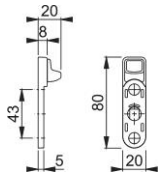

Product data sheet

KISI-U71Z

HOPPE handle blocking device for aluminium turn/tilt window handles with U71Z rosette:

- Rotate stop: 90°, with automatic locking
- Handle blocking device: nylon, steel plate and supporting lugs
- Spindle: for HOPPE solid spindle
- Fixing: concealed, for window handle rosettes with 10 mm lug diameter, to be mounted between window handle and window frame
- Special feature: the window handle can only be operated if the pusher of the handle blocking device is operated at the same time

Article number	2181124
EAN-Code	4012789844764
Country of origin	Italy
CN-Code	39259010
Diameter lug	
Spindle size	7 mm
Spindle length	
Finish handle blocking device	F7503 aluminium silver
Finish	F1 aluminium silver effect
Range	Core Product Range
Packing unit	20
Outer carton	100