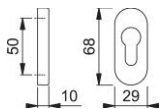

# Product data sheet

**duraplus**<sup>®</sup>

30PS

HOPPE aluminium escutcheon pair for profile doors:

- Base: nylon
- Fixing: concealed, for multi-purpose screws

Article number	2622268
EAN-Code	4012789107807
Country of origin	Italy
CN-Code	83024110
Door thickness	
Spindle size privacy	
(Key)Hole size	Euro profile cylinder
Screws	without screws
Finish	F1 aluminium silver effect
Range	Core Product Range
Packing unit	5
Outer carton	25