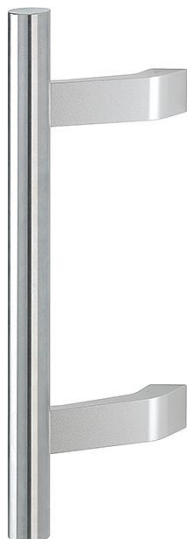

# Product data sheet

**duraplus**<sup>®</sup>

E5014

Article number	3224974
EAN-Code	4012789460995
Country of origin	Germany
CN-Code	83024110
Diameter/cross section	30 mm
Length	400 mm
Fixing distance	250 mm
Finish	F69/F31-1 satin s/s/alu matt s/s effect
Range	Core Product Range
Packing unit	1
Outer carton	5

HOPPE stainless steel bar-shaped pull handle:

- Supports: cranked, aluminium
- Fixing: concealed, pull handle fixing system no. 11