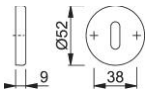

Product data sheet

duraplus[®]

K15S

HOPPE nylon escutcheon pair for interior doors:

- Base: nylon
- Fixing: concealed, multi-purpose screws

Article number	3414735
EAN-Code	4012789253672
Country of origin	Italy
CN-Code	39259010
Door thickness	
Spindle size privacy	
(Key)Hole size	OB
Finish	F7016 anthracite grey
Range	Core Product Range
Packing unit	10
Outer carton	100