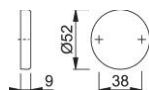

Product data sheet

duraplus[®]

K15S

HOPPE nylon escutcheon pair for interior doors:

- Base: nylon
- Fixing: concealed, multi-purpose screws

Article number	3613777
EAN-Code	4012789633115
Country of origin	Italy
CN-Code	39259010
Door thickness	
Spindle size privacy	
(Key)Hole size	blind
Finish	F7016 anthracite grey
Range	Core Product Range
Packing unit	10
Outer carton	50