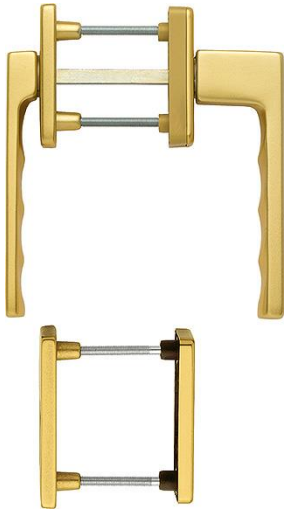

## Toulon

duraplus<sup>®</sup>

0737KH/51N/U34/0737/51NS/51PNS

Article number	3937843
EAN-Code	4012789294026
Country of origin	Germany
CN-Code	83024150
Door thickness	63-73 mm
Diameter lug	10 mm
Spindle size	7 mm
Spindle length	
(Key)Hole size	Euro profile cylinder
Stop position in °	90°
Screws	M5
Finish	F3 aluminium gold effect
Range	Core Product Range
Packing unit	1
Outer carton	10

HOPPE aluminium turn/tilt window handle set with escutcheons for French doors, exterior with short neck:

- Stop-in position: outside: none; inside: 90°
- Escutcheons: outside: cast, inside: nylon base with partial cover cap, supporting lugs
- Spindle: HOPPE solid spindle
- Fixing: concealed, from inside, bolt-through, M5 thread screws