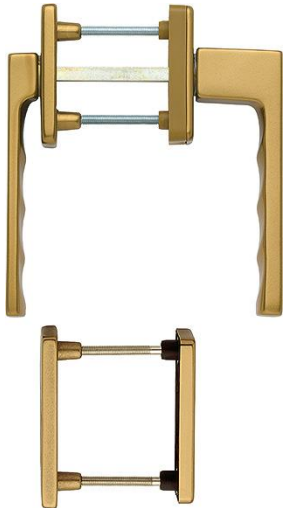

Product data sheet

Toulon

duraplus[®]

0737KH/51N/U34/0737/51NS/51PNS

Article number	3937991
EAN-Code	4012789294972
Country of origin	Germany
CN-Code	83024150
Door thickness	63-73 mm
Diameter lug	10 mm
Spindle size	7 mm
Spindle length	
(Key)Hole size	Euro profile cylinder
Stop position in °	90°
Screws	M5
Finish	F4 aluminium bronze effect
Range	Core Product Range
Packing unit	1
Outer carton	10

HOPPE aluminium turn/tilt window handle set with escutcheons for French doors, exterior with short neck:

- Stop-in position: outside: none; inside: 90°
- Escutcheons: outside: cast, inside: nylon base with partial cover cap, supporting lugs
- Spindle: HOPPE solid spindle
- Fixing: concealed, from inside, bolt-through, M5 thread screws