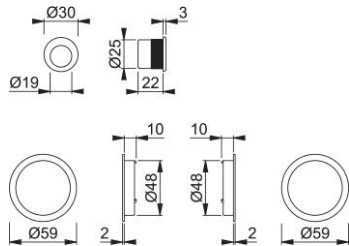

Product data sheet

duranorm[®]

4920

HOPPE aluminium pocket door set 5:

- Fixing: concealed, recessed pulls and finger pull for front of door with silicone or adhesive

Article number	3947857
EAN-Code	4012789321906
Country of origin	Czech Republic
CN-Code	83024110
Door thickness	minimum 35 mm
Spindle size privacy	
Backset	
(Key)Hole size	blind
Number of keys	
Finish	F249 alu polished chrome effect (for interior applications only)
Range	Core Product Range
Packing unit	1
Outer carton	10