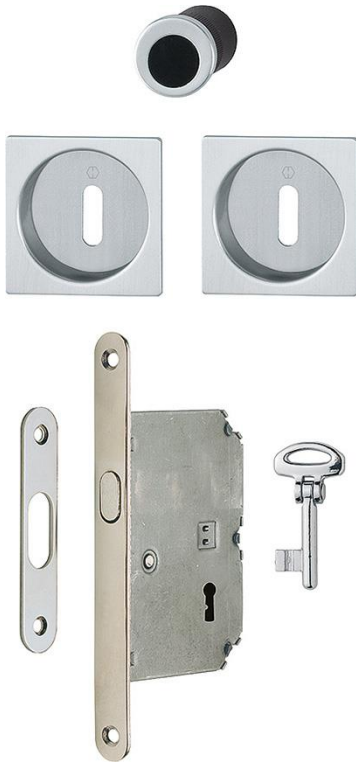

Product data sheet

duranorm[®]

4921

Article number	3948139
EAN-Code	4012789322446
Country of origin	Czech Republic
CN-Code	83024110
Door thickness	35-52 mm
Spindle size privacy	
Backset	50 mm
(Key)Hole size	OB
Number of keys	Stowable key length 53.5 mm
Finish	F94-1 aluminium matt chrome effect
Range	Core Product Range
Packing unit	1
Outer carton	10

HOPPE aluminium pocket door set 3:

- Lock: hook bolt mortice lock, 50 mm backset; stowable key, strike plate
- Fixing: concealed, recessed pulls and finger pull for front of door with silicone or adhesive