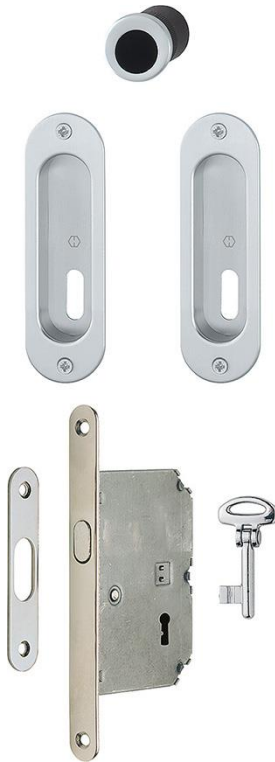

Product data sheet

duranorm[®]

4930

Article number	3948403
EAN-Code	4012789323184
Country of origin	Czech Republic
CN-Code	83024110
Door thickness	35-52 mm
Spindle size privacy	
Backset	50 mm
(Key)Hole size	OB
Key hole distance	18.8 mm
Number of keys	Stowable key length 53.5 mm
Finish	F1 aluminium silver effect
Range	Core Product Range
Packing unit	1
Outer carton	10

HOPPE aluminium pocket door set 3:

- Lock: hook bolt mortice lock, 50 mm backset; stowable key, strike plate
- Fixing: visible, recessed pulls with multi-purpose screws; finger pull for front of door with silicone or adhesive