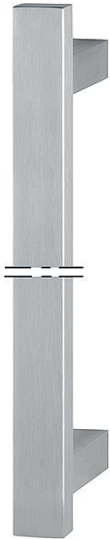

# Product data sheet

**duraplus**<sup>®</sup>

E5726 XL

Article number	3977394
EAN-Code	4012789366631
Country of origin	Germany
CN-Code	83024110
Diameter/cross section	40x15 mm
Length	250-1000 mm
Length range	250-1000 mm
Fixing distance range	180-960 mm
Finish	F69 satin stainless steel
Range	Service Product Range
Packing unit	1
Outer carton	1

HOPPE stainless steel rectangular bar-shaped pull handle with special length:

- Length of the handle: 250-1000 mm is possible
- Fixing distance: 180-960 mm is possible
- Supports: square, straight
- Fixing: concealed, pull handle fixing system no. 11

Please state required handle length and fixing distance. Kindly state position of the supports if asymmetric positioning is requested.