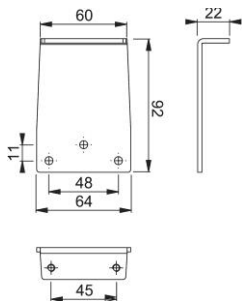

Product data sheet

AR-ODC-PA/BKT

ARRONE door closer bracket:

- Material: Steel
- Function: Parallel Arm Bracket
- Fig 6

Article number	50013464
Product ref.	AR450-FIG6-BKT-WH
EAN-Code	5051358004337
Country of origin	China
CN-Code	83026000
Door type	
Fixings	Timber door
Finish	RAL 9016 traffic white
Range	ARRONE Range
Packing unit	10
Outer carton	80